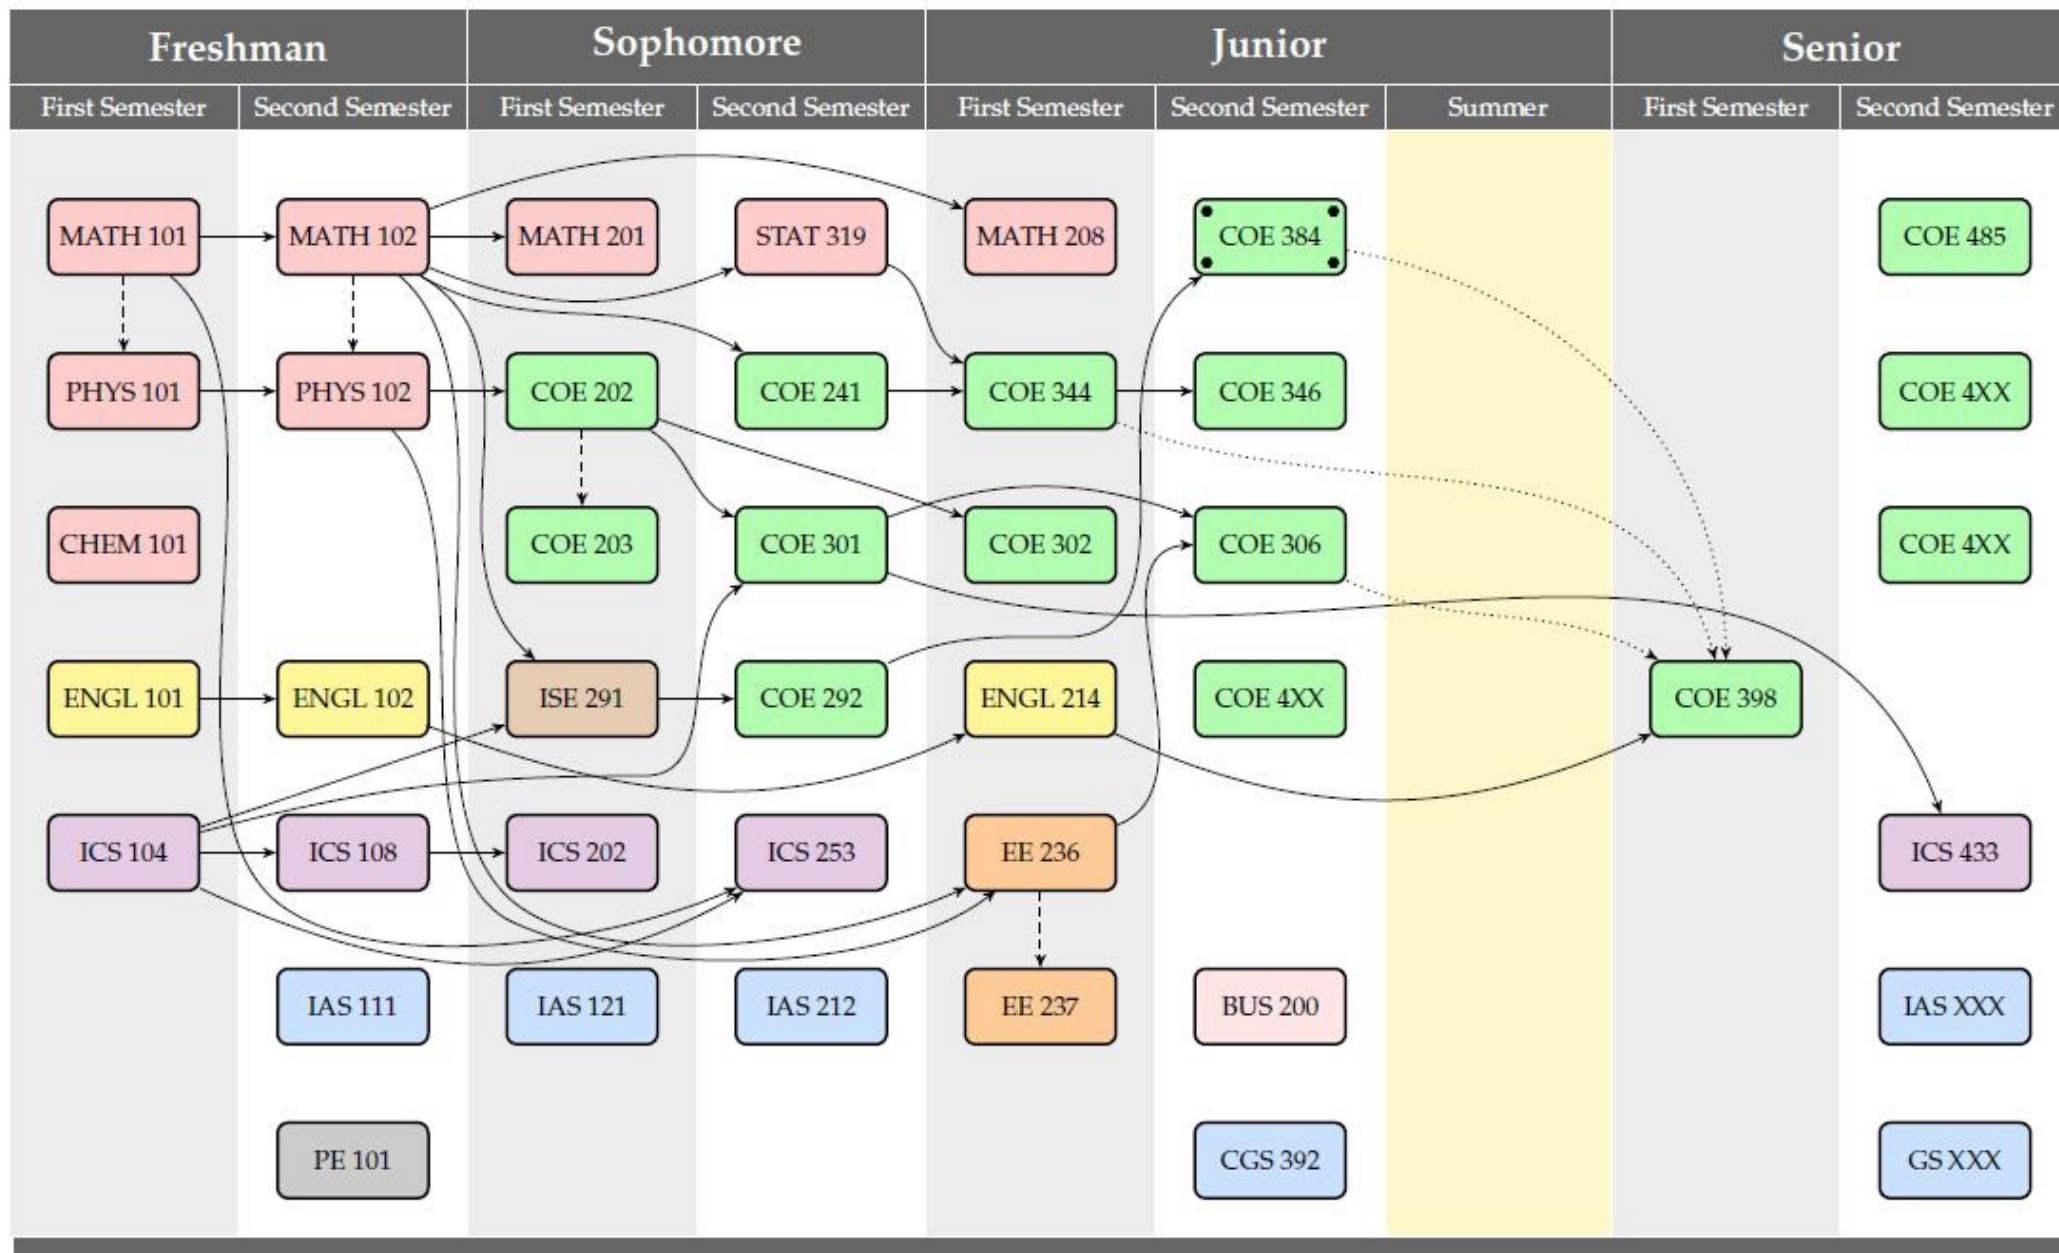

Computer Engineering (COE) Degree Plan - Internship Program

- > Prerequisite
- - - - -> Corequisite
-> Internal prerequisite

COE 384 must be taken in the second semester of the junior year