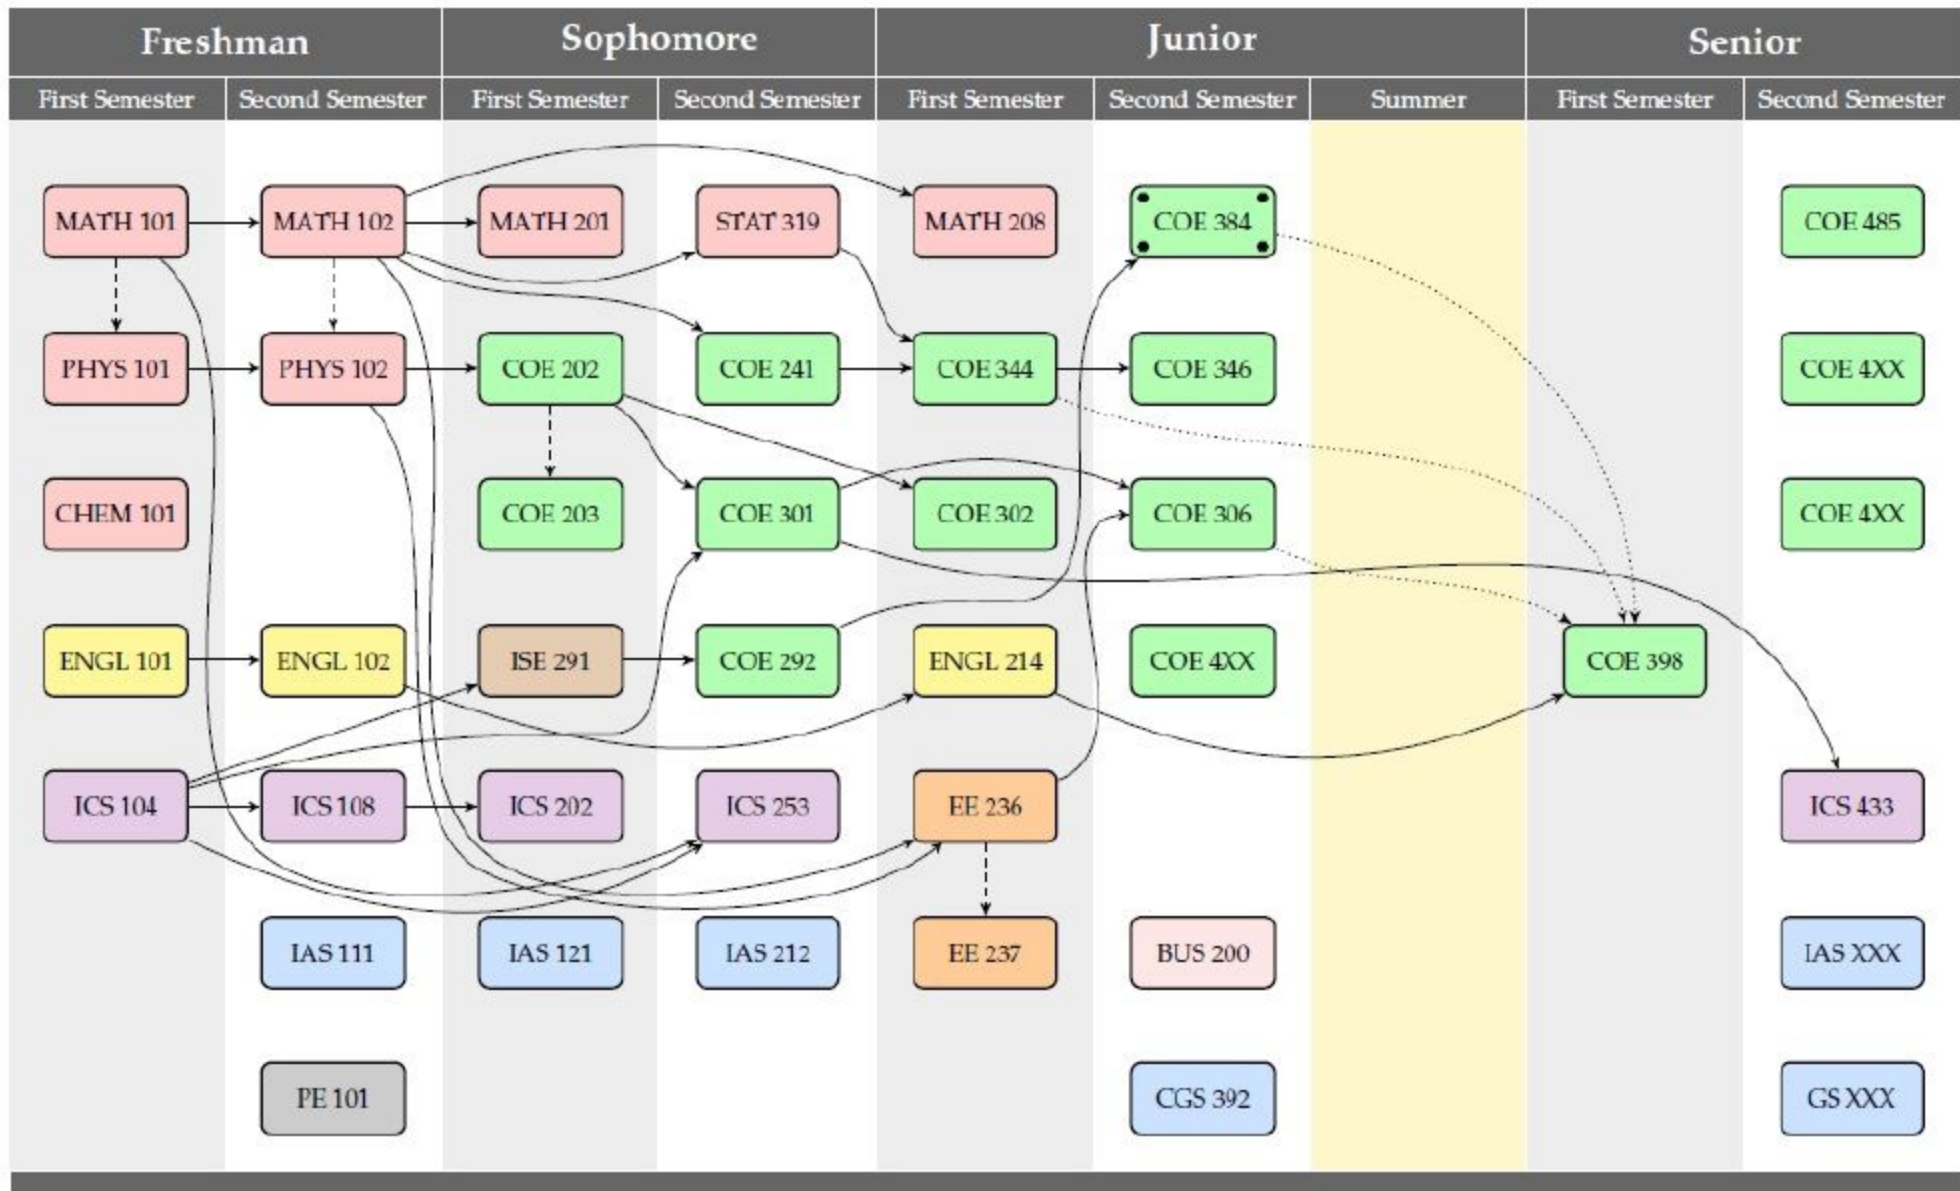

Computer Engineering (COE) Degree Plan - Internship Program

- > Prerequisite
- - - - -> Corequisite
- .....> Internal prerequisite

COE 384 must be taken in the second semester of the junior year