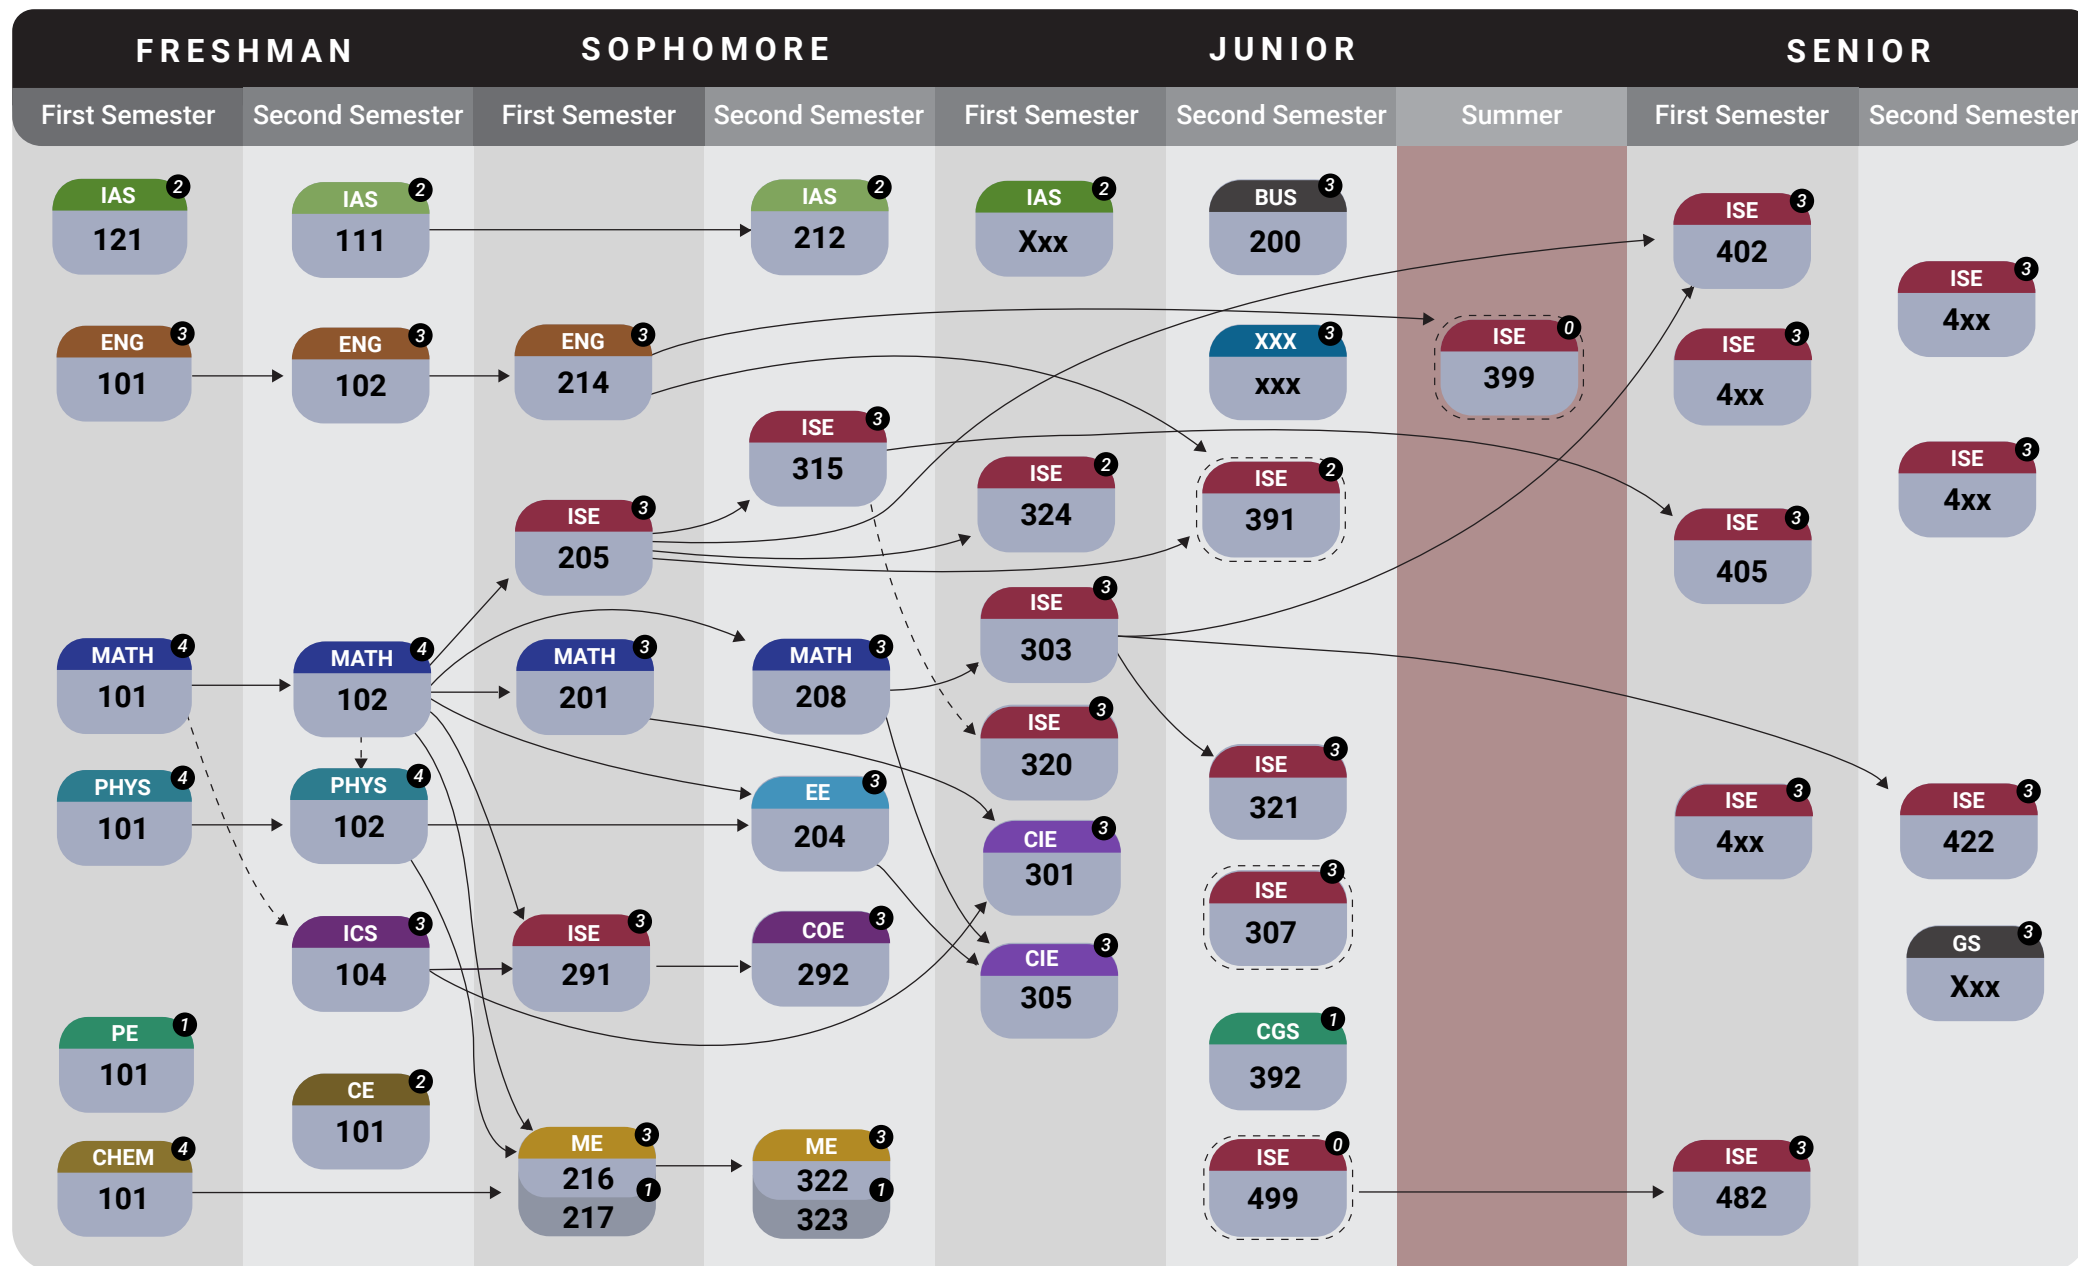

# Industrial and Systems Engineering (ISE) - Degree Plan

Summer Training Option

**Flow Chart Key**

- Pre-requisite
- Co-requisite
- Pre-requisite: *Junior standing*
- Total credits