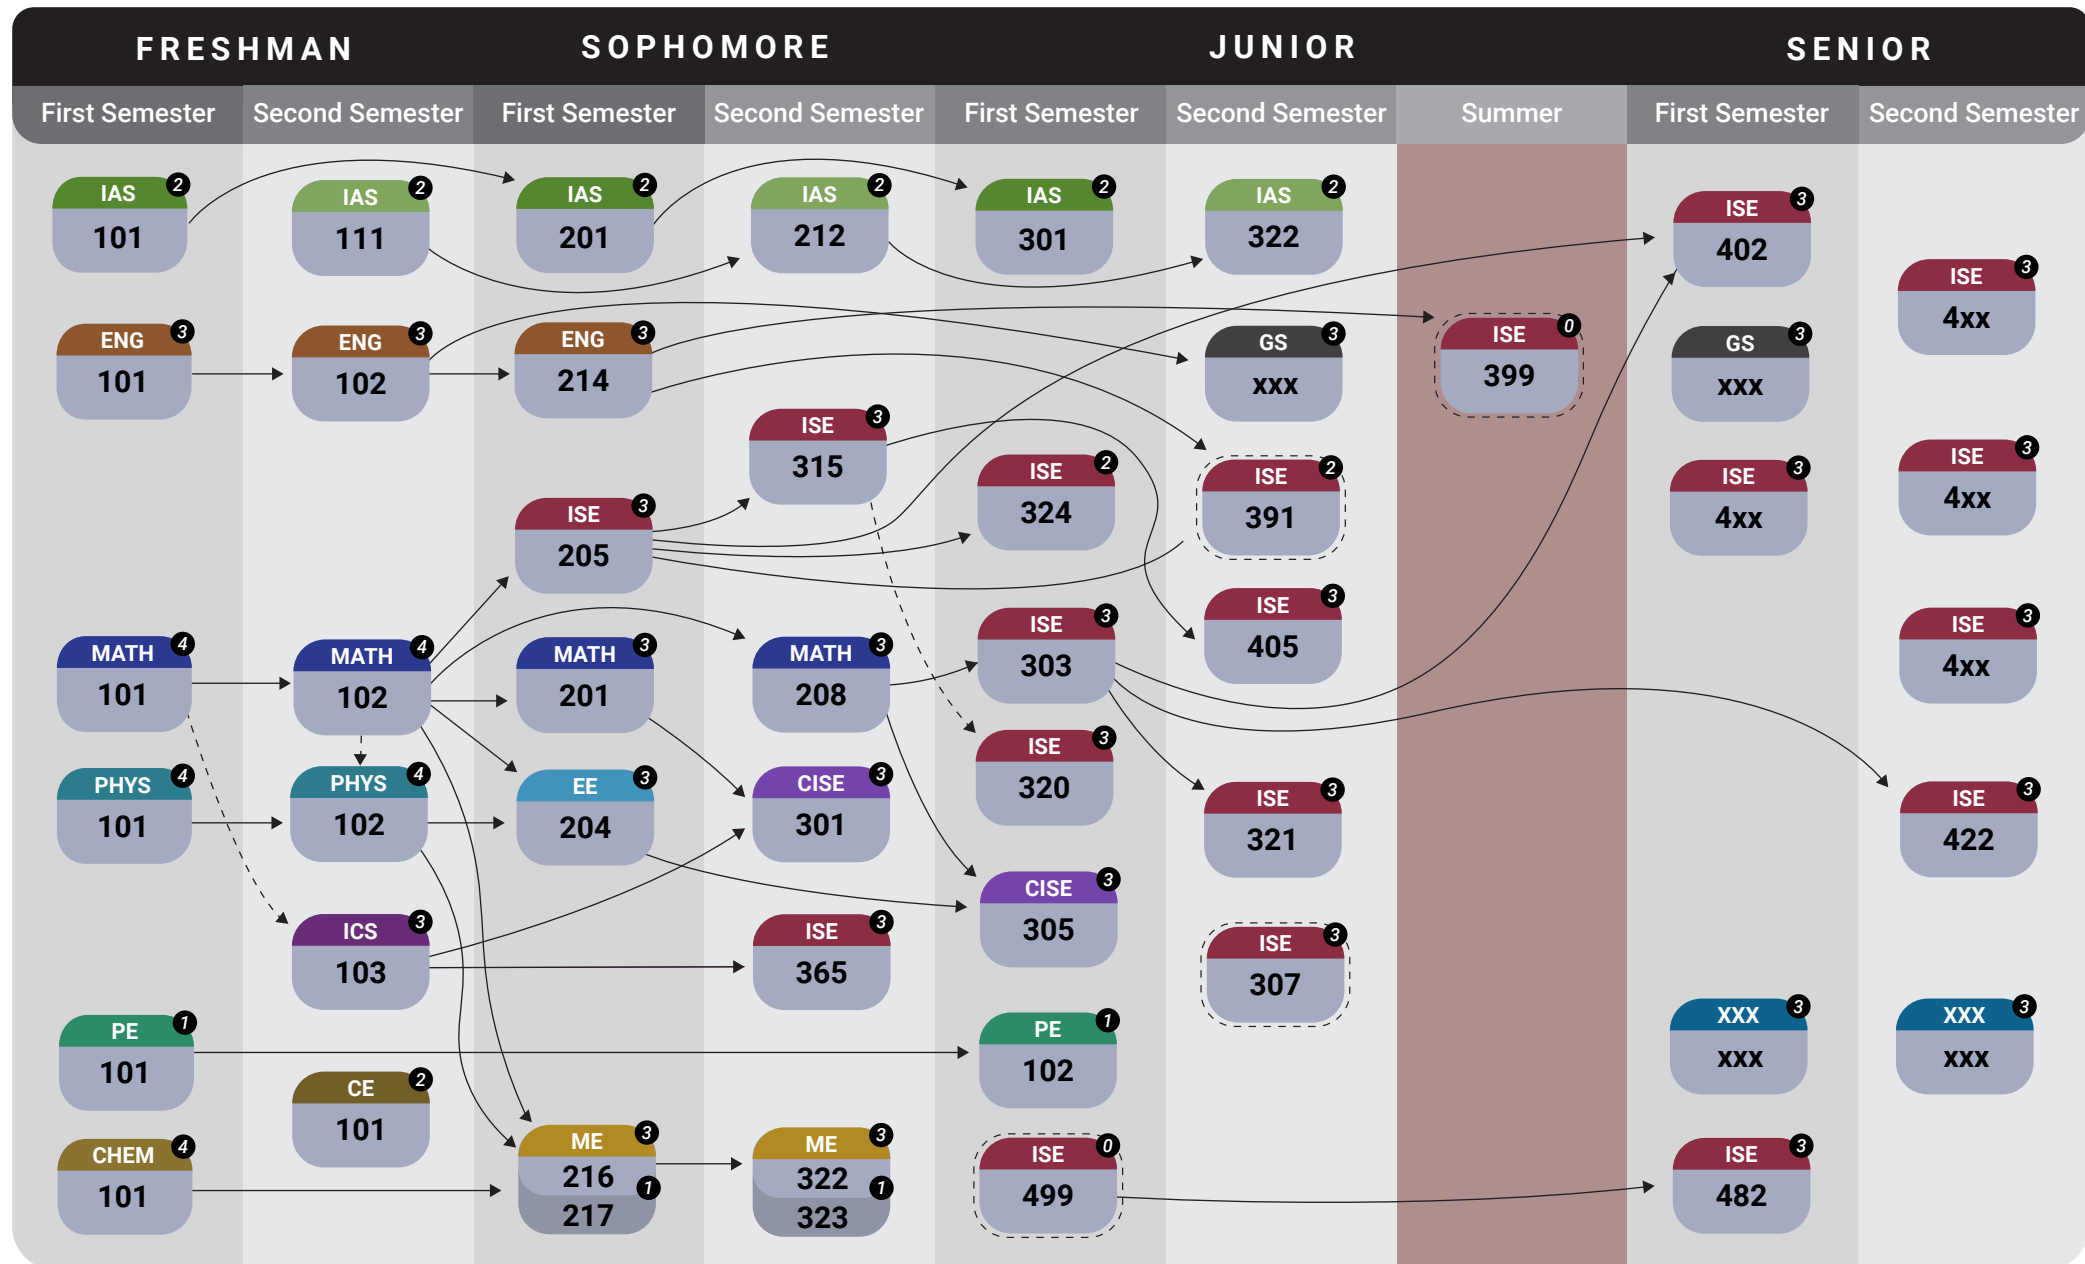

Industrial and Systems Engineering (ISE) - Degree Plan

Senior Project Path

Flow Chart Key

- Pre-requisite
- Co-requisite
- Pre-requisite: *Junior standing*
- Total credits