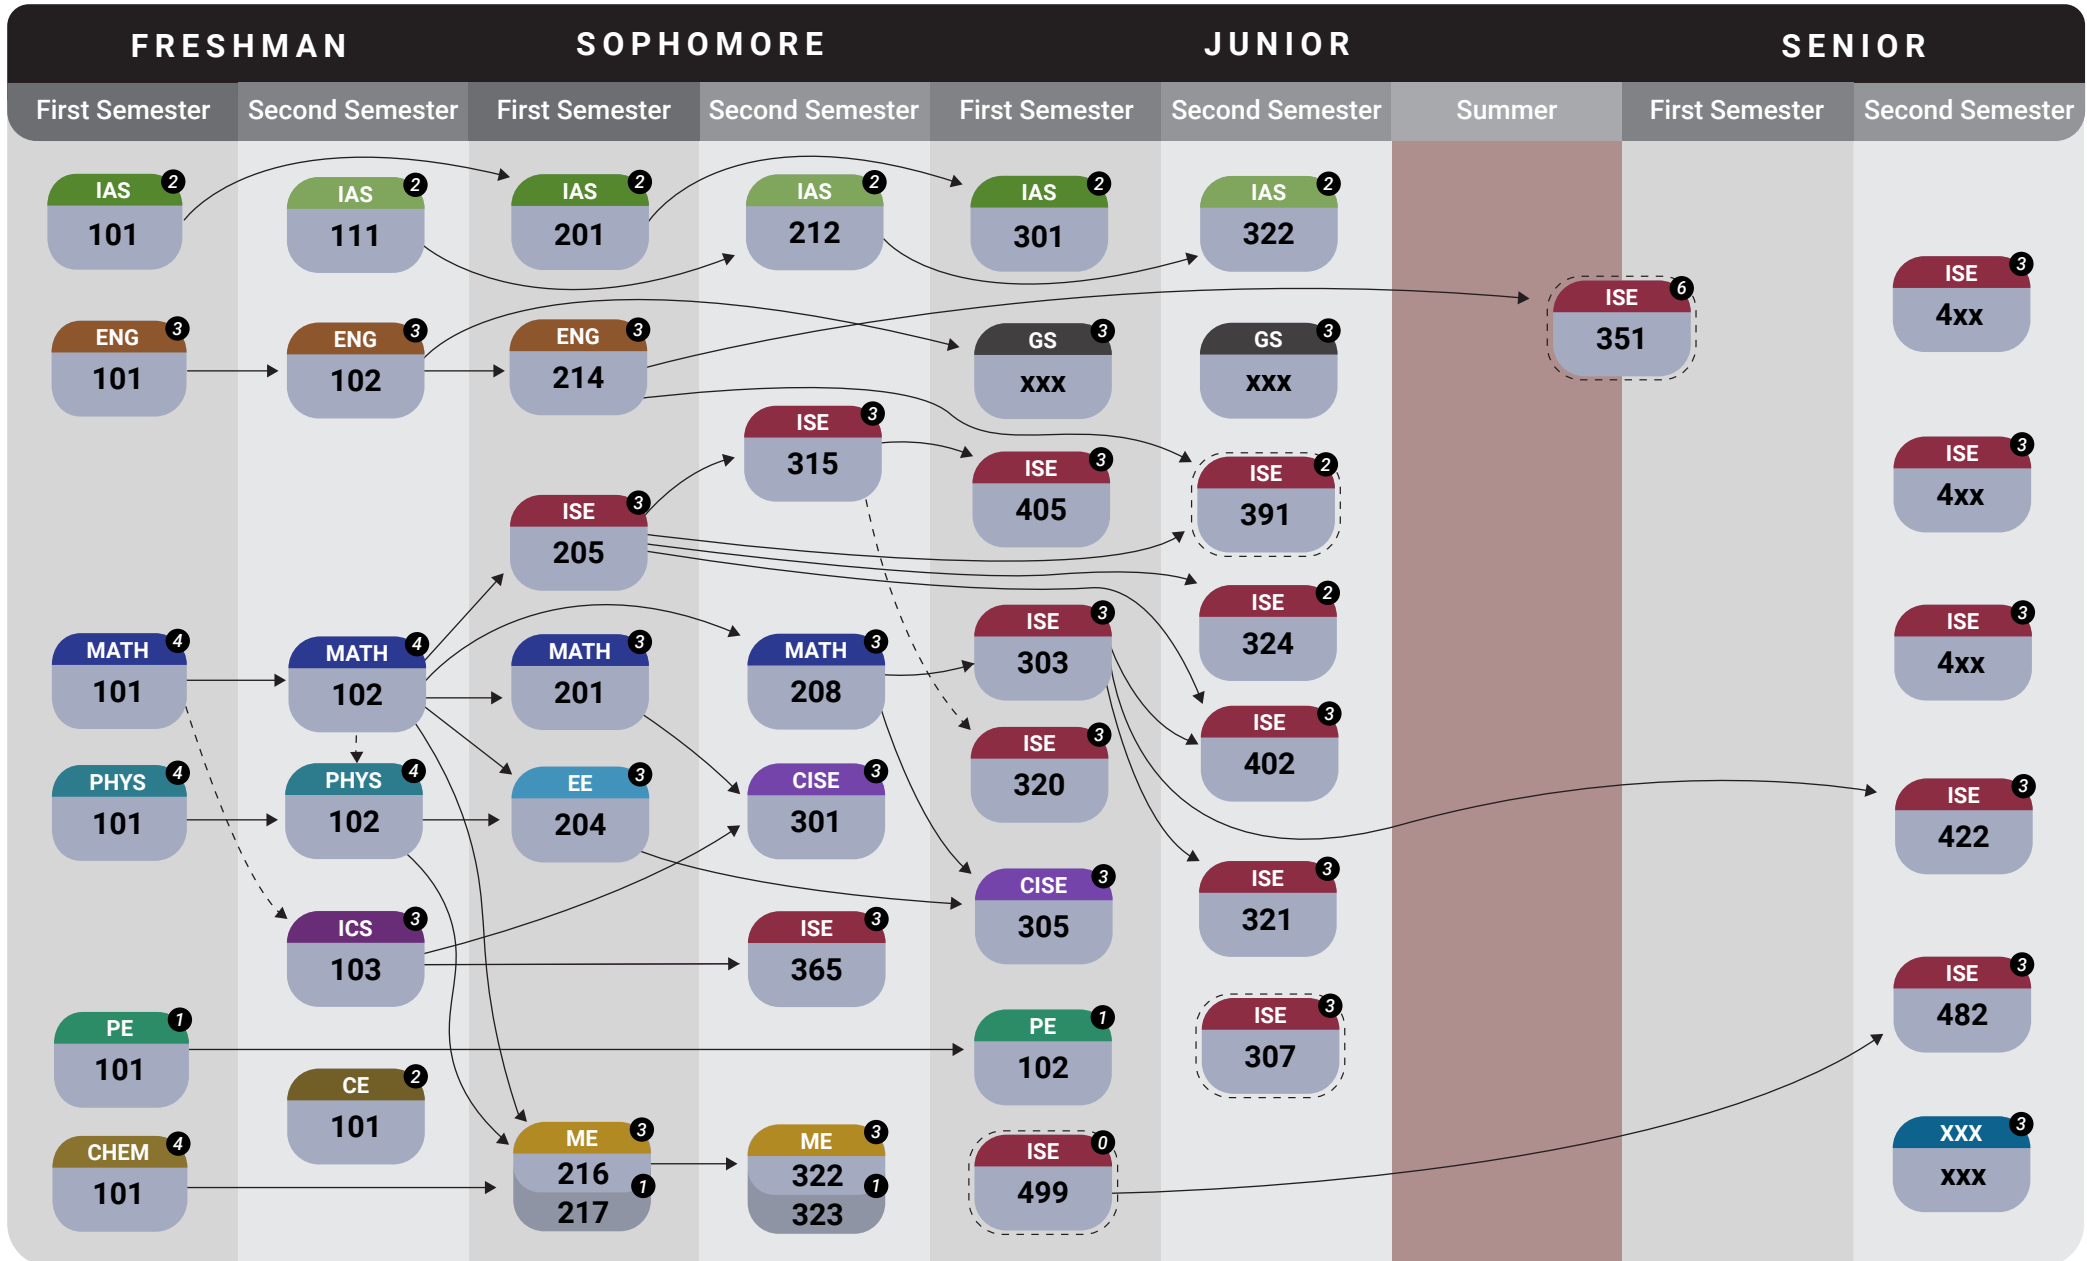

Industrial and Systems Engineering (ISE) - Degree Plan

Cooperative program path

Flow Chart Key

- Pre-requisite
- - - - - Co-requisite
- Pre-requisite: *Junior standing*
- ⓧ Total credits