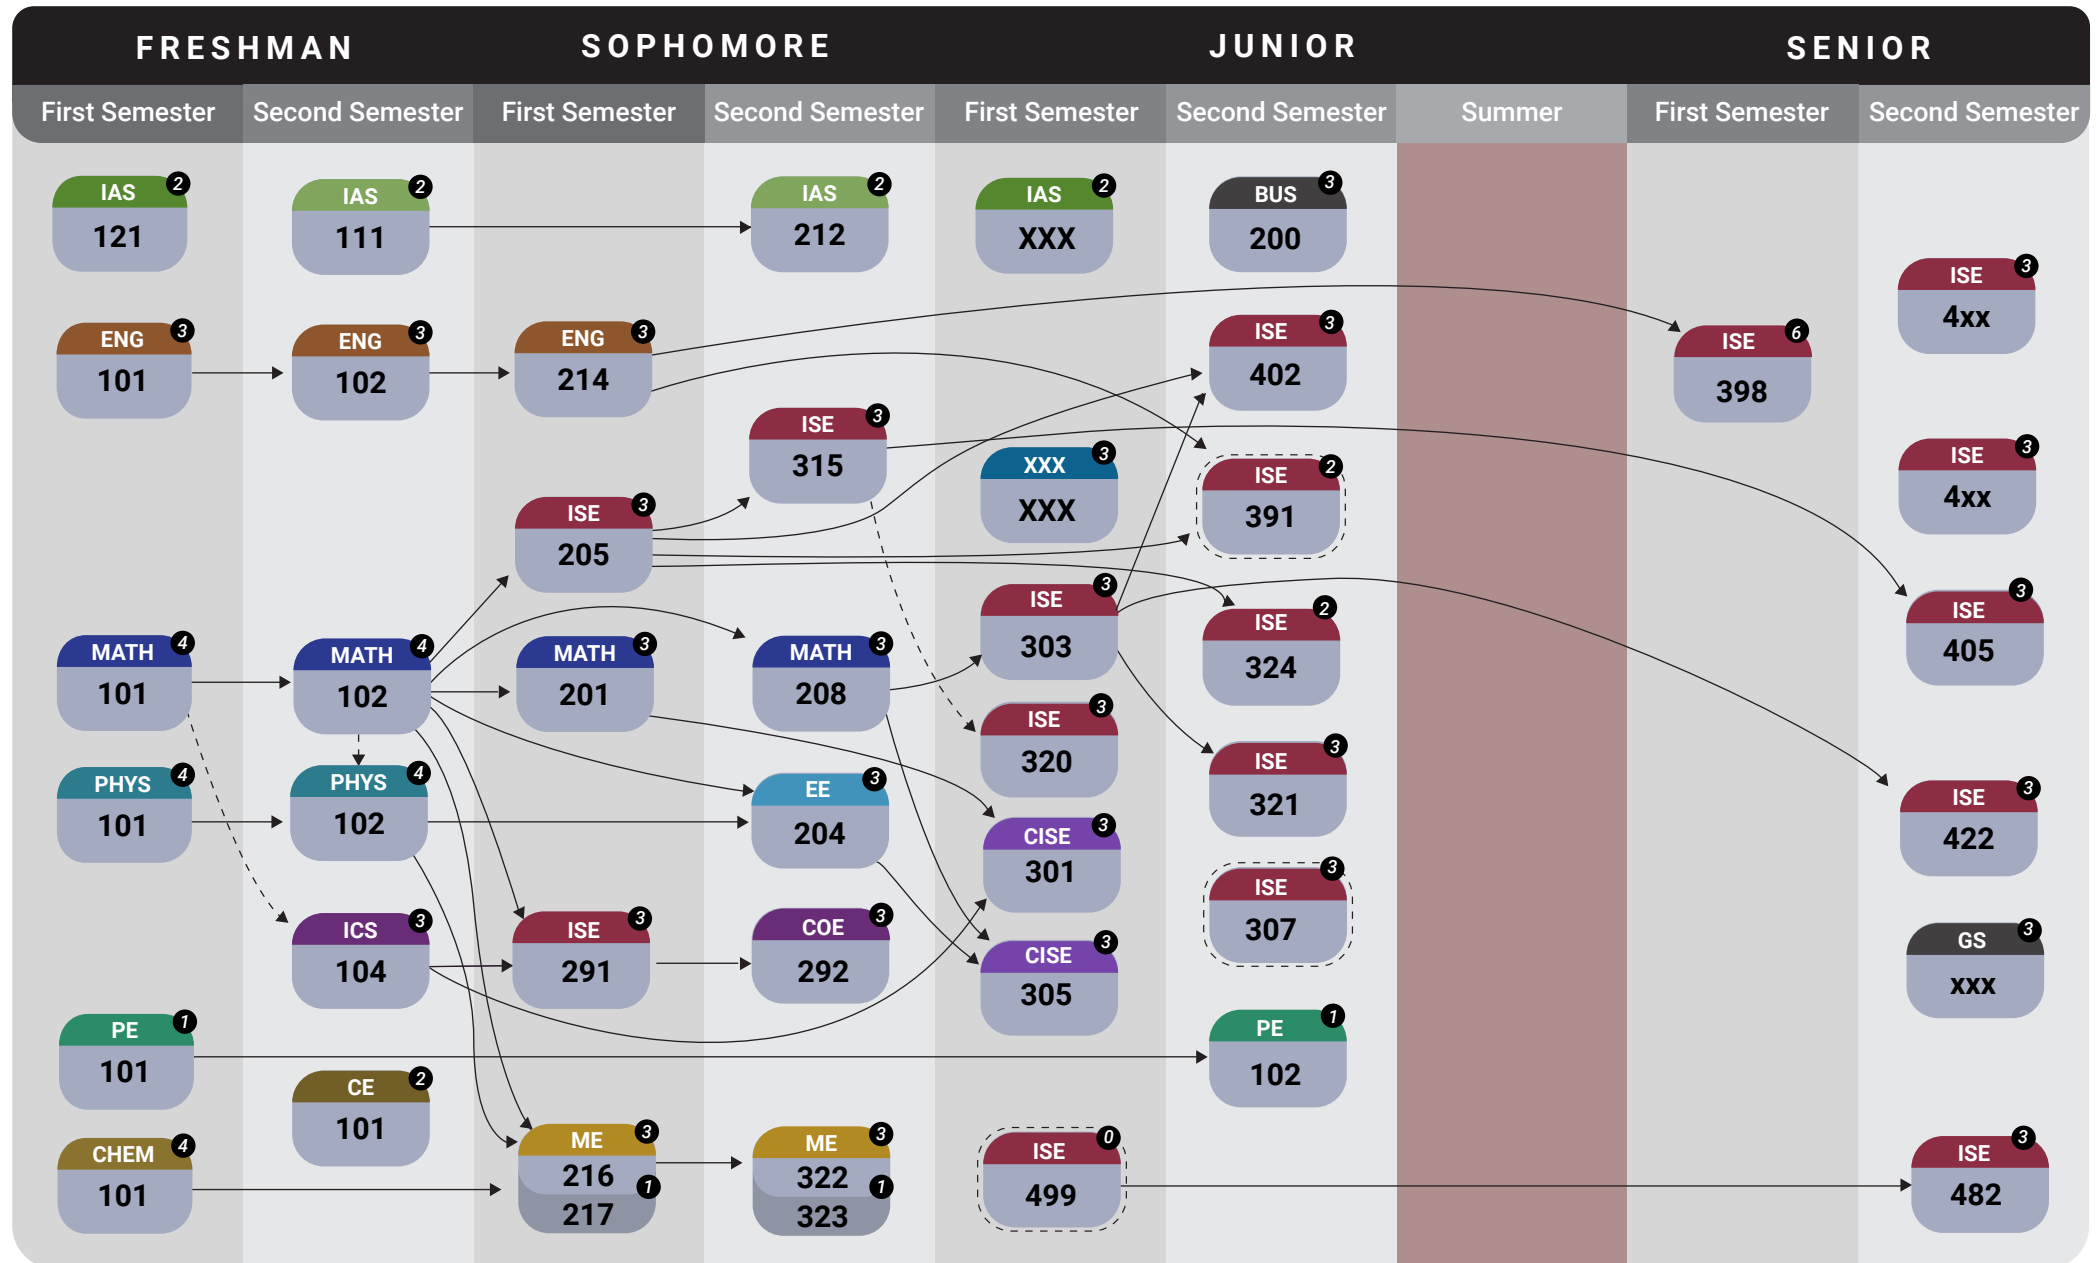

Industrial and Systems Engineering (ISE) - Degree Plan

Internship Option

Flow Chart Key

- Pre-requisite
- - - - - Co-requisite

- ⊖ Pre-requisite: *Junior standing*
- ⓧ Total credits