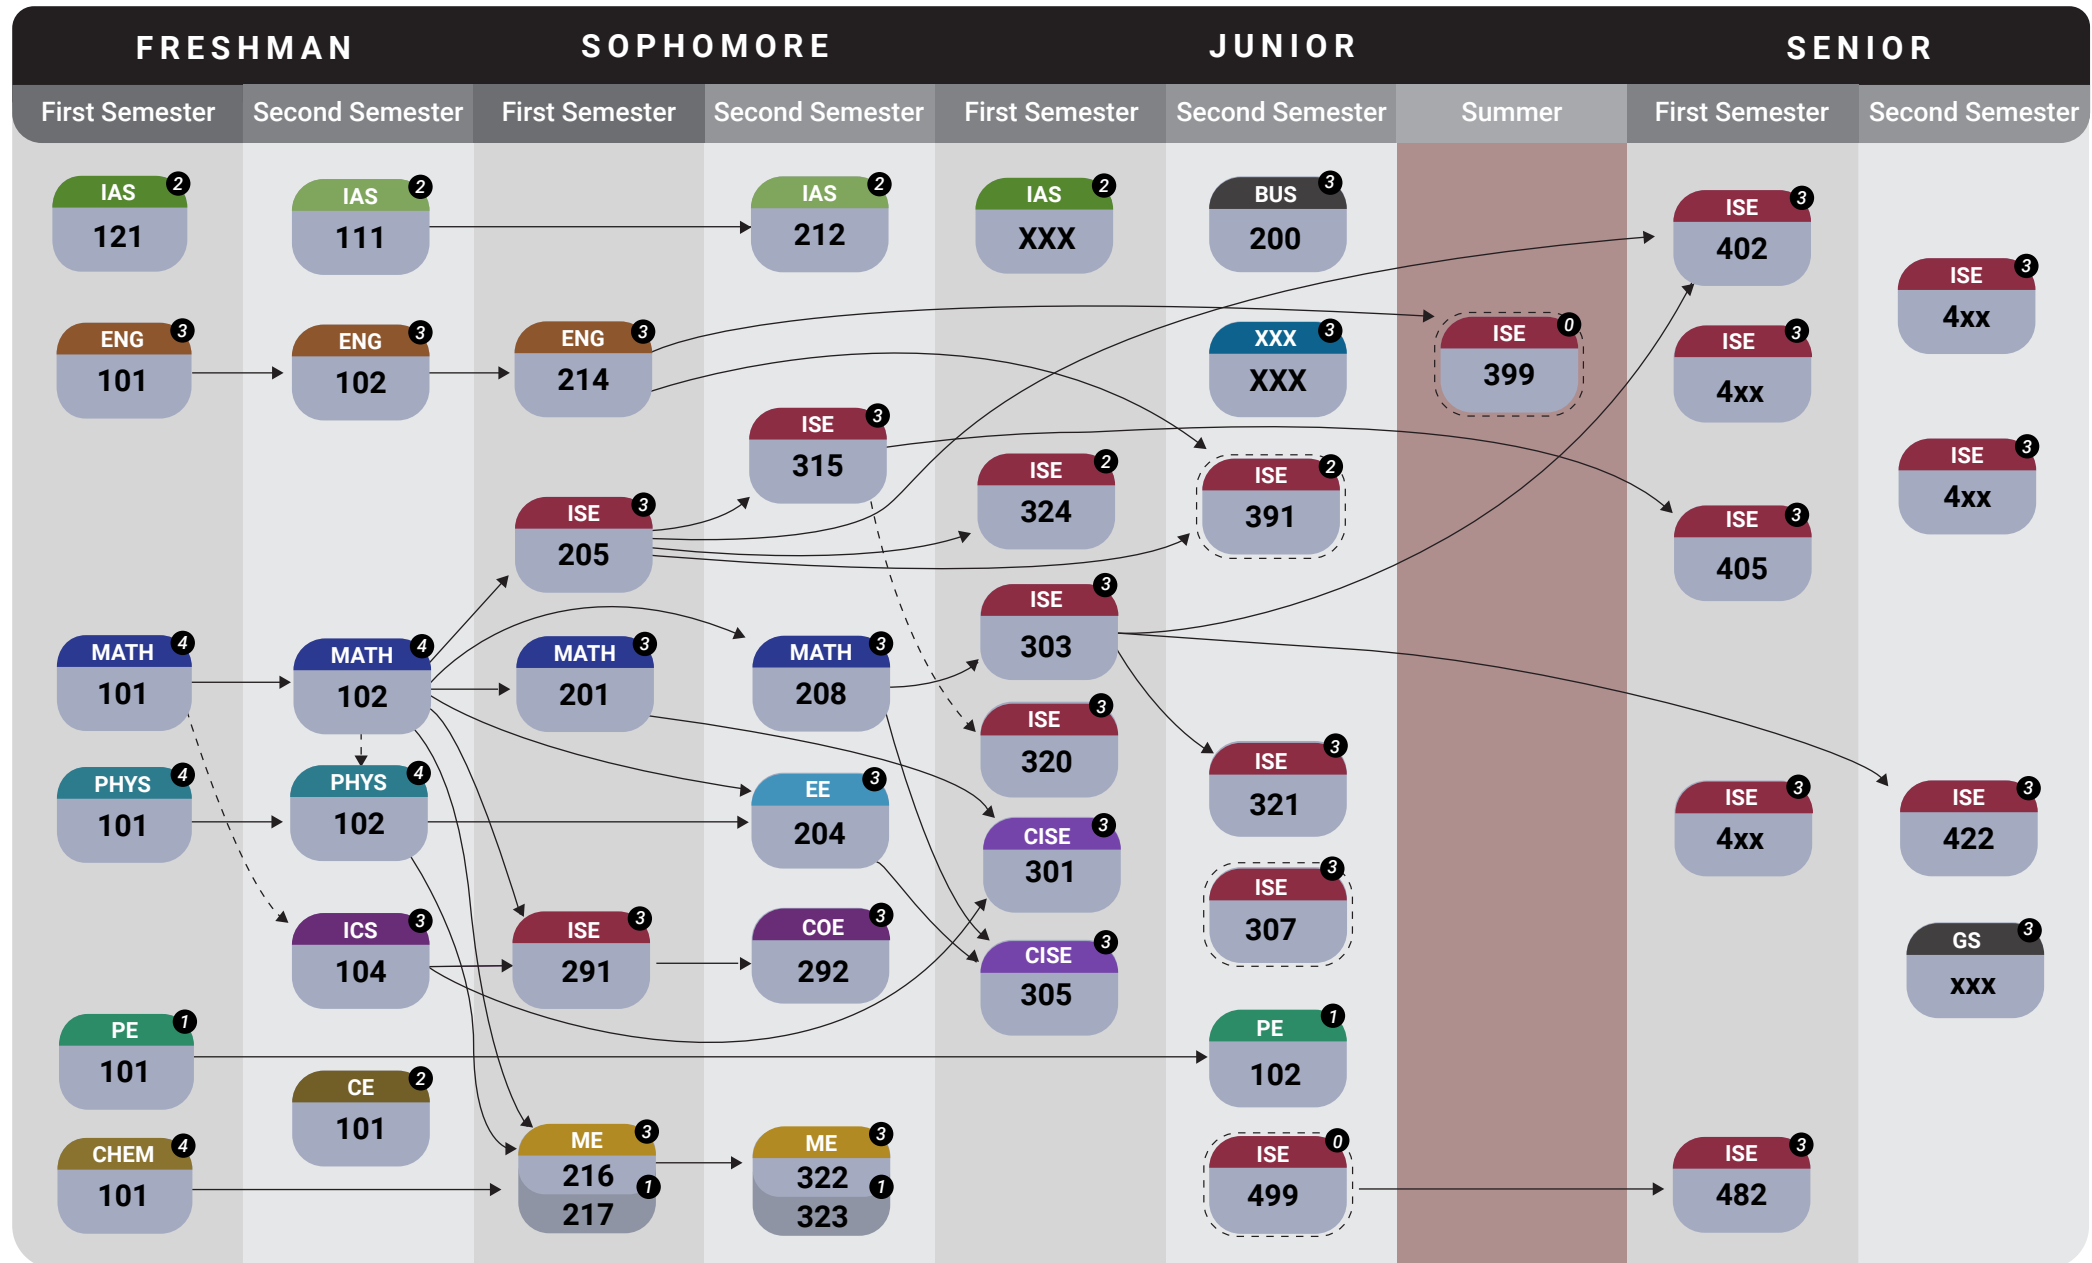

# Industrial and Systems Engineering (ISE) - Degree Plan

Summer Training Option

## Flow Chart Key

- Pre-requisite
- Co-requisite
- Pre-requisite: *Junior standing*
- ⓧ Total credits